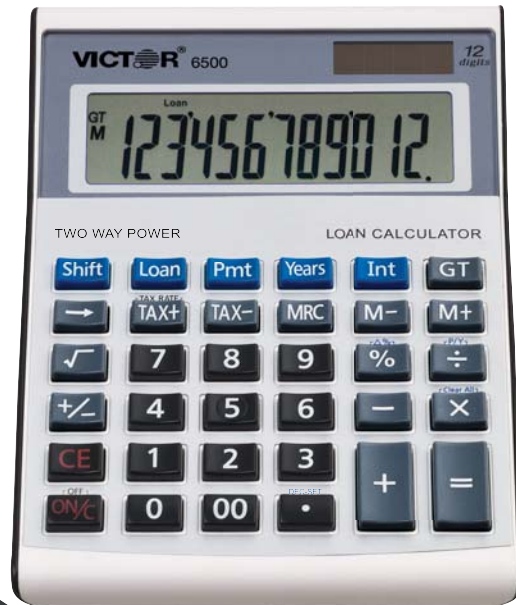

# 6500

12 digit calculator is perfect for desktop use either at home or in the office. Features an extra large, angled LCD display. The loan wizard helps you effortlessly answer any loan question (simply input any three loan variables to compute the fourth). Other functions include: automatic tax keys, selectable decimal, square root key, grand total key, percent key, 3 key independent memory, change sign key, backspace key, delta percent and automatic power down.

### Specifications

Size (in)	7.87 x 5.68 x 1.75	Loan Wizard	Yes
Weight (oz)	9.4	Cost/Sell/Margin Keys	No
Product Color	White and Silver	Mark Up Key	No
Warranty (yrs)	2	Automatic Tax Keys	Yes
Power Source	Hybrid (Solar/Battery)	Independent Memory	Yes: 3 Key
Battery Type	1 AAA	Auto Replay	No
Number of Digits	12	Check/Correct	No
Digit Size (mm)	21	Percent Key	Yes
Adjustable or Angled	Fixed Angle	Change Sign Key	Yes
Key Type	Plastic	Square Root Key	Yes
AntiMicrobial	No	Round Up/Down Switch	No
Recycled Plastic	No	Selectable Decimal Setting	Yes
Water/Shock Resistant	No	Grand Total	Yes
Financial Calculations	No	Backspace Key	Yes
Scientific Calculations	No	Automatic Constants	Yes
Currency Conversion	No	Slide On Cover	No